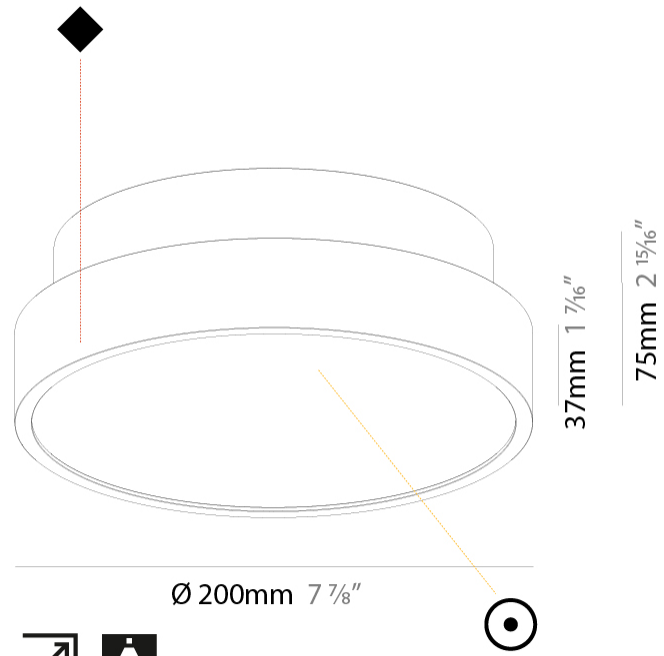

GENERAL

Series: Sign Diva
Subseries: Sign Diva
Brand: Prolicht
Division: Architectural
Mounting Type: Surface
Mounting Location: Ceiling
Subcategory: Ambient

PHYSICAL

Shape: Round
Diameter (mm): 200
Diameter (in): 7 7/8
Height (mm): 75
Height (in): 2 15/16
Light Distribution: Direct
Weight (kg): 1.122
Weight (lbs): 2.474
Diffuser: PMMA - Opal/Micro-Prism/Sparkling Secret/Vintage Industrial with Shine Ring
Fixture Finish: SSR / BKV / CWI / CRY / HAB / UFT / ITA / RUA / FTG / MYG / LOD / PUS / FRO / FUP / KIA / POP / BLS / SPG / MEY / GOH / GUM / CHC / COM / ABZ / JAG / OBR / MOS / ROR
Fixture Material: Extruded Aluminum / Steel

ELECTRICAL

Lamp Type: LED (Zhaga Standard)
Input Wattage (W): 12.1
Total Output Wattage (W): 11
Dimming: Tri-Mode (Non-Dimming and Phase Dimming (120Vac only) and 0-10V Dimming)
Driver Included: Yes
Driver Location: Integrated
Driver Type: Constant Current - Universal
Driver Class: Class 2
Input Voltage (V): 120 - 277
Constant Current (MA): 350

LED

Color Temperature (°K): 3000 / 3500 / 4000
Max. Delivered Lumen (lm): 1040 / 1058 / 1080
CRI: >90 CRI
Lamp Life (hrs): 50000

OPTICAL

RATINGS AND CERTIFICATIONS

Certified By: Certified for North American Standards
IP rating: IP20