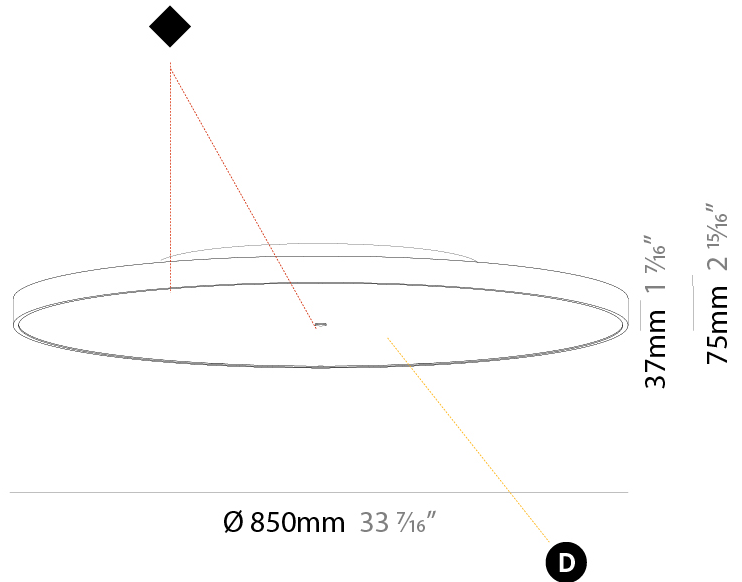

GENERAL

Series: Sign Diva
Subseries: Sign Diva
Brand: Prolicht
Division: Architectural
Mounting Type: Surface
Mounting Location: Ceiling
Subcategory: Ambient

PHYSICAL

Shape: Round
Diameter (mm): 850
Diameter (in): 33 7/16
Height (mm): 75
Height (in): 2 15/16
Light Distribution: Direct
Weight (kg): 12.925
Weight (lbs): 28.495
Diffuser: PMMA - Opal/Micro-Prism/Sparkling Secret/Vintage Industrial with Shine Ring
Fixture Finish: SSR / BKV / CWI / CRY / HAB / UFT / ITA / RUA / FTG / MYG / LOD / PUS / FRO / FUP / KIA / POP / BLS / SPG / MEY / GOH / GUM / CHC / COM / ABZ / JAG / OBR / MOS / ROR
Fixture Material: Extruded Aluminum / Steel

ELECTRICAL

Lamp Type: LED (Zhaga Standard)
Input Wattage (W): 96.8
Total Output Wattage (W): 76.8
Dimming: Tri-Mode (Non-Dimming and Phase Dimming (120Vac only) and 0-10V Dimming)
Driver Included: Yes
Driver Location: Integrated
Driver Type: Constant Current - Universal
Driver Class: Class 2
Input Voltage (V): 120 - 277
Constant Current (MA): 600

LED

Color Temperature (°K): 3000 / 3500 / 4000
Max. Delivered Lumen (lm): 11160 / 11388 / 11620
CRI: >90 CRI
Lamp Life (hrs): 50000

OPTICAL

RATINGS AND CERTIFICATIONS

Certified By: Certified for North American Standards
IP rating: IP20