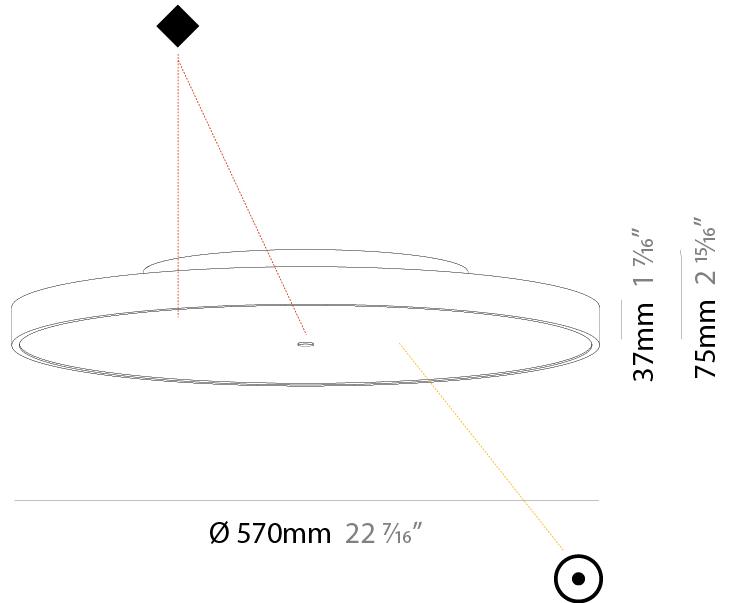

GENERAL

Series: Sign Diva
Subseries: Sign Diva
Brand: Prolicht
Division: Architectural
Mounting Type: Surface
Mounting Location: Ceiling
Subcategory: Ambient

PHYSICAL

Shape: Round
Diameter (mm): 570
Diameter (in): 22 7/16
Height (mm): 75
Height (in): 2 15/16
Light Distribution: Direct
Weight (kg): 7.072
Weight (lbs): 15.591
Diffuser: PMMA - Opal/Micro-Prism/Sparkling Secret/Vintage Industrial with Shine Ring
Fixture Finish: SSR / BKV / CWI / CRY / HAB / UFT / ITA / RUA / FTG / MYG / LOD / PUS / FRO / FUP / KIA / POP / BLS / SPG / MEY / GOH / GUM / CHC / COM / ABZ / JAG / OBR / MOS / ROR
Fixture Material: Extruded Aluminum / Steel

ELECTRICAL

Lamp Type: LED (Zhaga Standard)
Input Wattage (W): 58.3
Total Output Wattage (W): 53
Dimming: Tri-Mode (Non-Dimming and Phase Dimming (120Vac only) and 0-10V Dimming)
Driver Included: Yes
Driver Location: Integrated
Driver Type: Constant Current - Universal
Driver Class: Class 2
Input Voltage (V): 120 - 277
Constant Current (MA): 350

LED

Color Temperature (°K): 3000 / 3500 / 4000
Max. Delivered Lumen (lm): 6120 / 6233 / 6360
CRI: >90 CRI
Lamp Life (hrs): 50000

OPTICAL

RATINGS AND CERTIFICATIONS

Certified By: Certified for North American Standards
IP rating: IP20