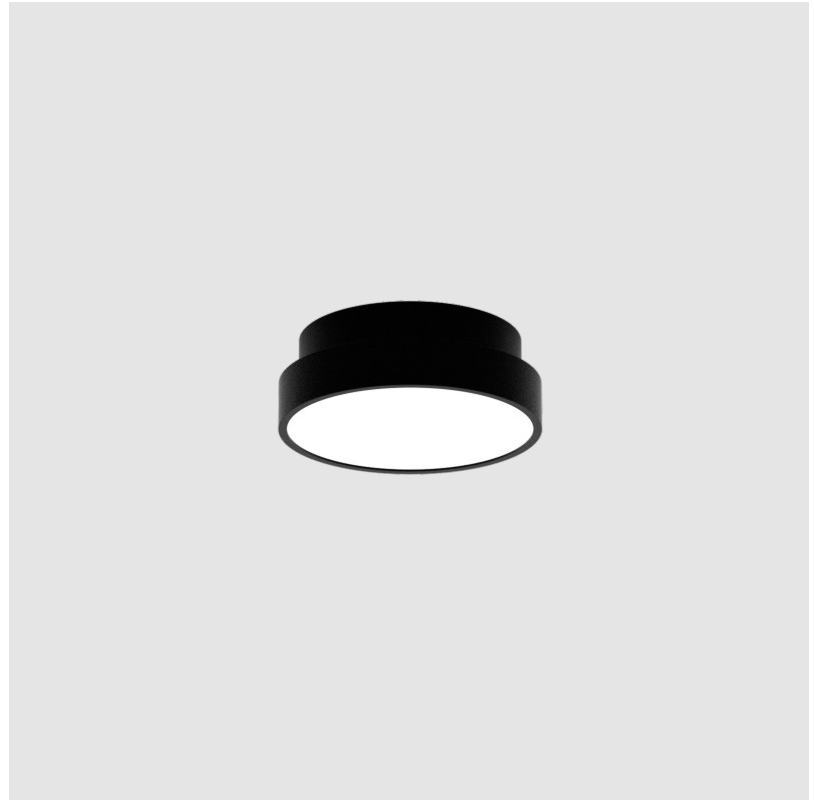

GENERAL

Series: Sign Diva
Subseries: Sign Diva
Brand: Prolicht
Division: Architectural
Mounting Type: Surface
Mounting Location: Ceiling
Subcategory: Ambient

PHYSICAL

Shape: Round
Diameter (mm): 200
Diameter (in): 7 7/8
Height (mm): 75
Height (in): 2 15/16
Light Distribution: Direct
Weight (kg): 1.122
Weight (lbs): 2.474
Diffuser: PMMA - Opal/Micro-Prism/Sparkling Secret/Vintage Industrial with Shine Ring
Fixture Finish: SSR / BKV / CWI / CRY / HAB / UFT / ITA / RUA / FTG / MYG / LOD / PUS / FRO / FUP / KIA / POP / BLS / SPG / MEY / GOH / GUM / CHC / COM / ABZ / JAG / OBR / MOS / ROR
Fixture Material: Extruded Aluminum / Steel

ELECTRICAL

Lamp Type: LED (Zhaga Standard)
Input Wattage (W): 12.1
Total Output Wattage (W): 11
Dimming: Tri-Mode (Non-Dimming and Phase Dimming (120Vac only) and 0-10V Dimming)
Driver Included: Yes
Driver Location: Integrated
Driver Type: Constant Current - Universal
Driver Class: Class 2
Input Voltage (V): 120 - 277
Constant Current (MA): 350

LED

Color Temperature (°K): 3000 / 3500 / 4000
Max. Delivered Lumen (lm): 1040 / 1058 / 1080
CRI: >90 CRI
Lamp Life (hrs): 50000

OPTICAL

RATINGS AND CERTIFICATIONS

Certified By: Certified for North American Standards
IP rating: IP20